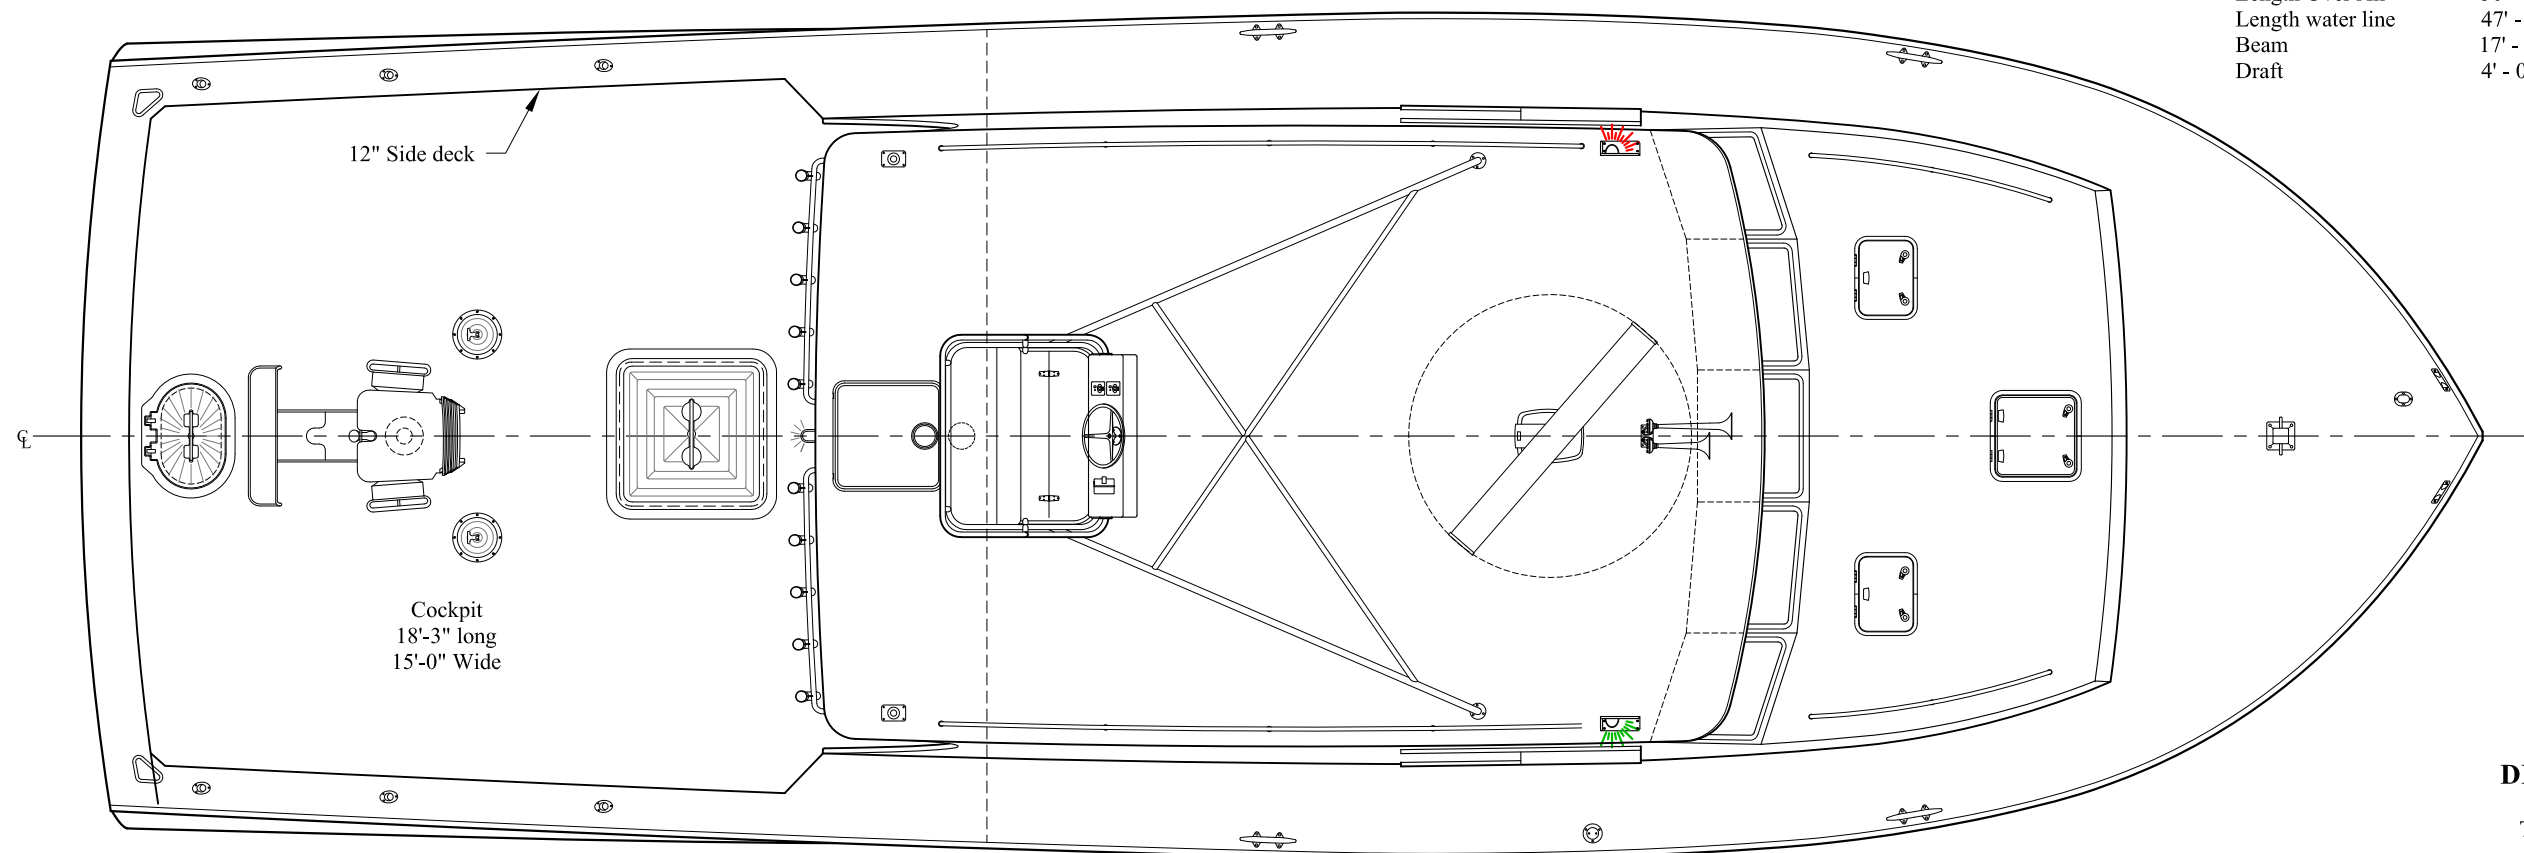

Principal Dimensions

Length Over All	50' - 0"
Length water line	47' - 6"
Beam	17' - 6"
Draft	4' - 0"

DECK PLAN and PROFILE

Wesmac 50
 Twin Engine Sportfish, S46 Cabin
 September, 2019
 1/4" = 1'-0" Scale, 50-SF-301