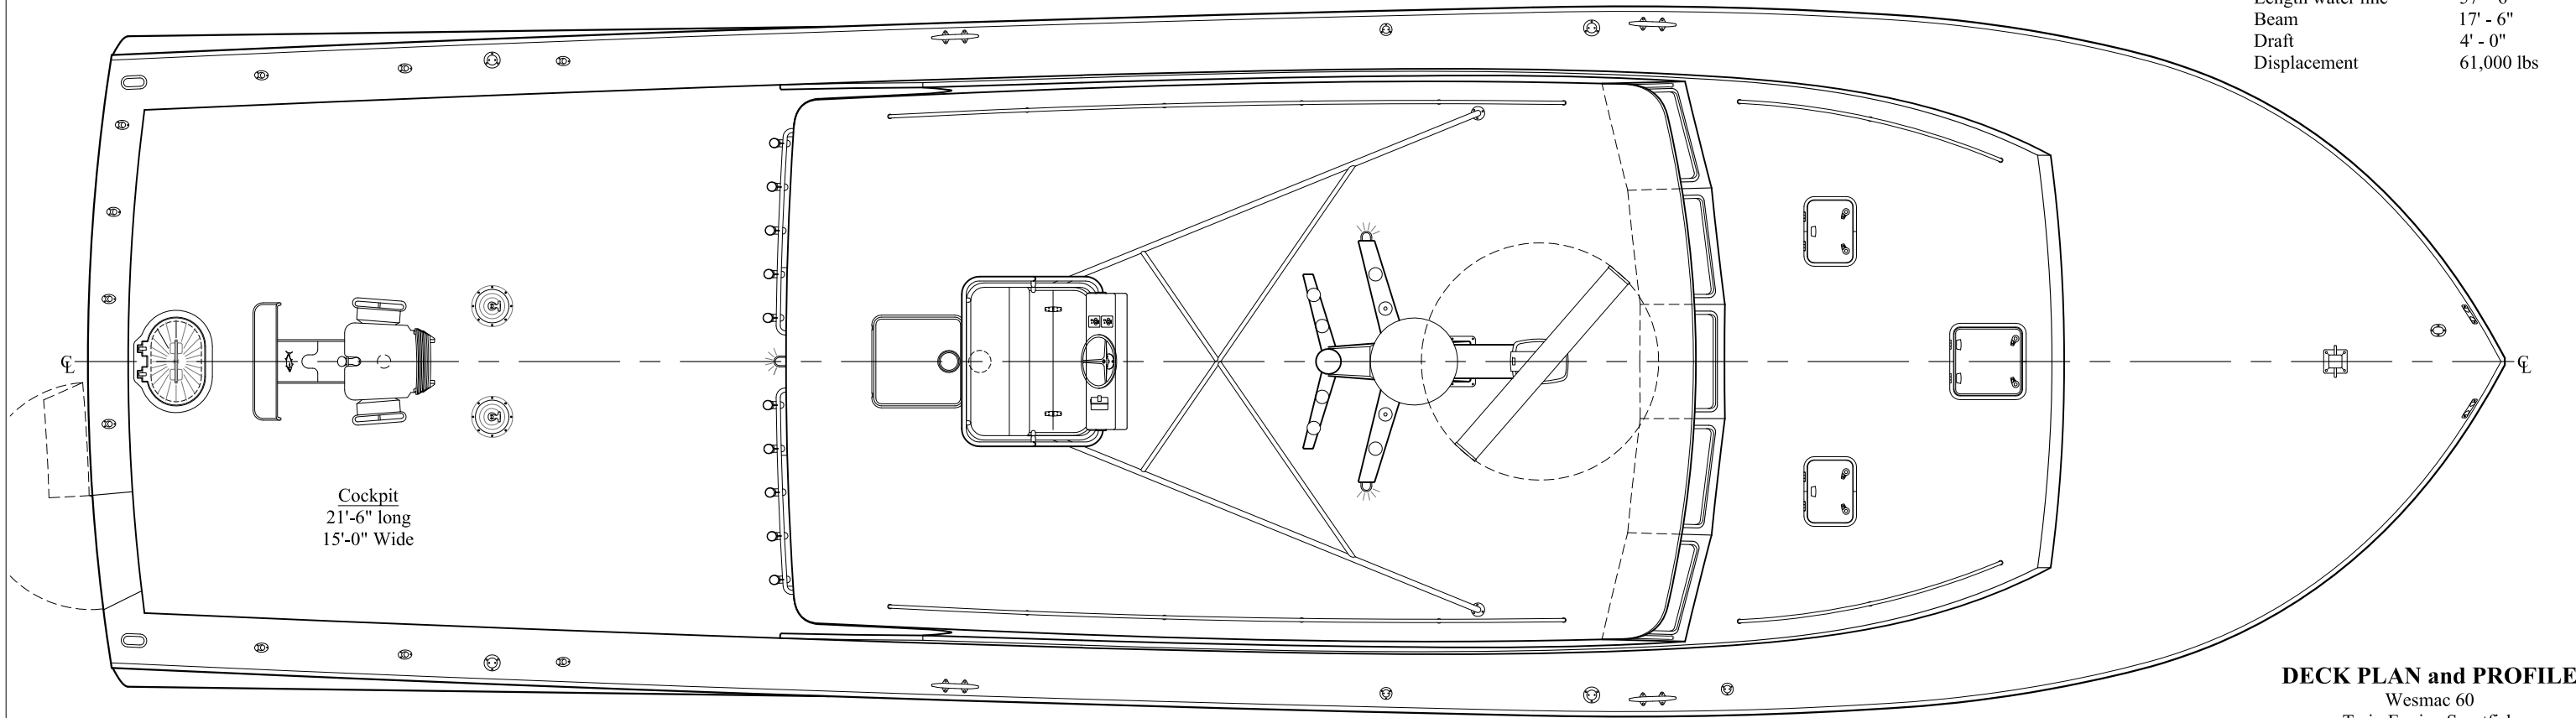

Principal Dimensions

Length Over All	60' - 0"
Length water line	57' - 6"
Beam	17' - 6"
Draft	4' - 0"
Displacement	61,000 lbs

Cockpit
21'-6" long
15'-0" wide

DECK PLAN and PROFILE

Wesmac 60
Twin Engine Sportfish
September, 2019
1/4" = 1'-0" Scale, 60-301